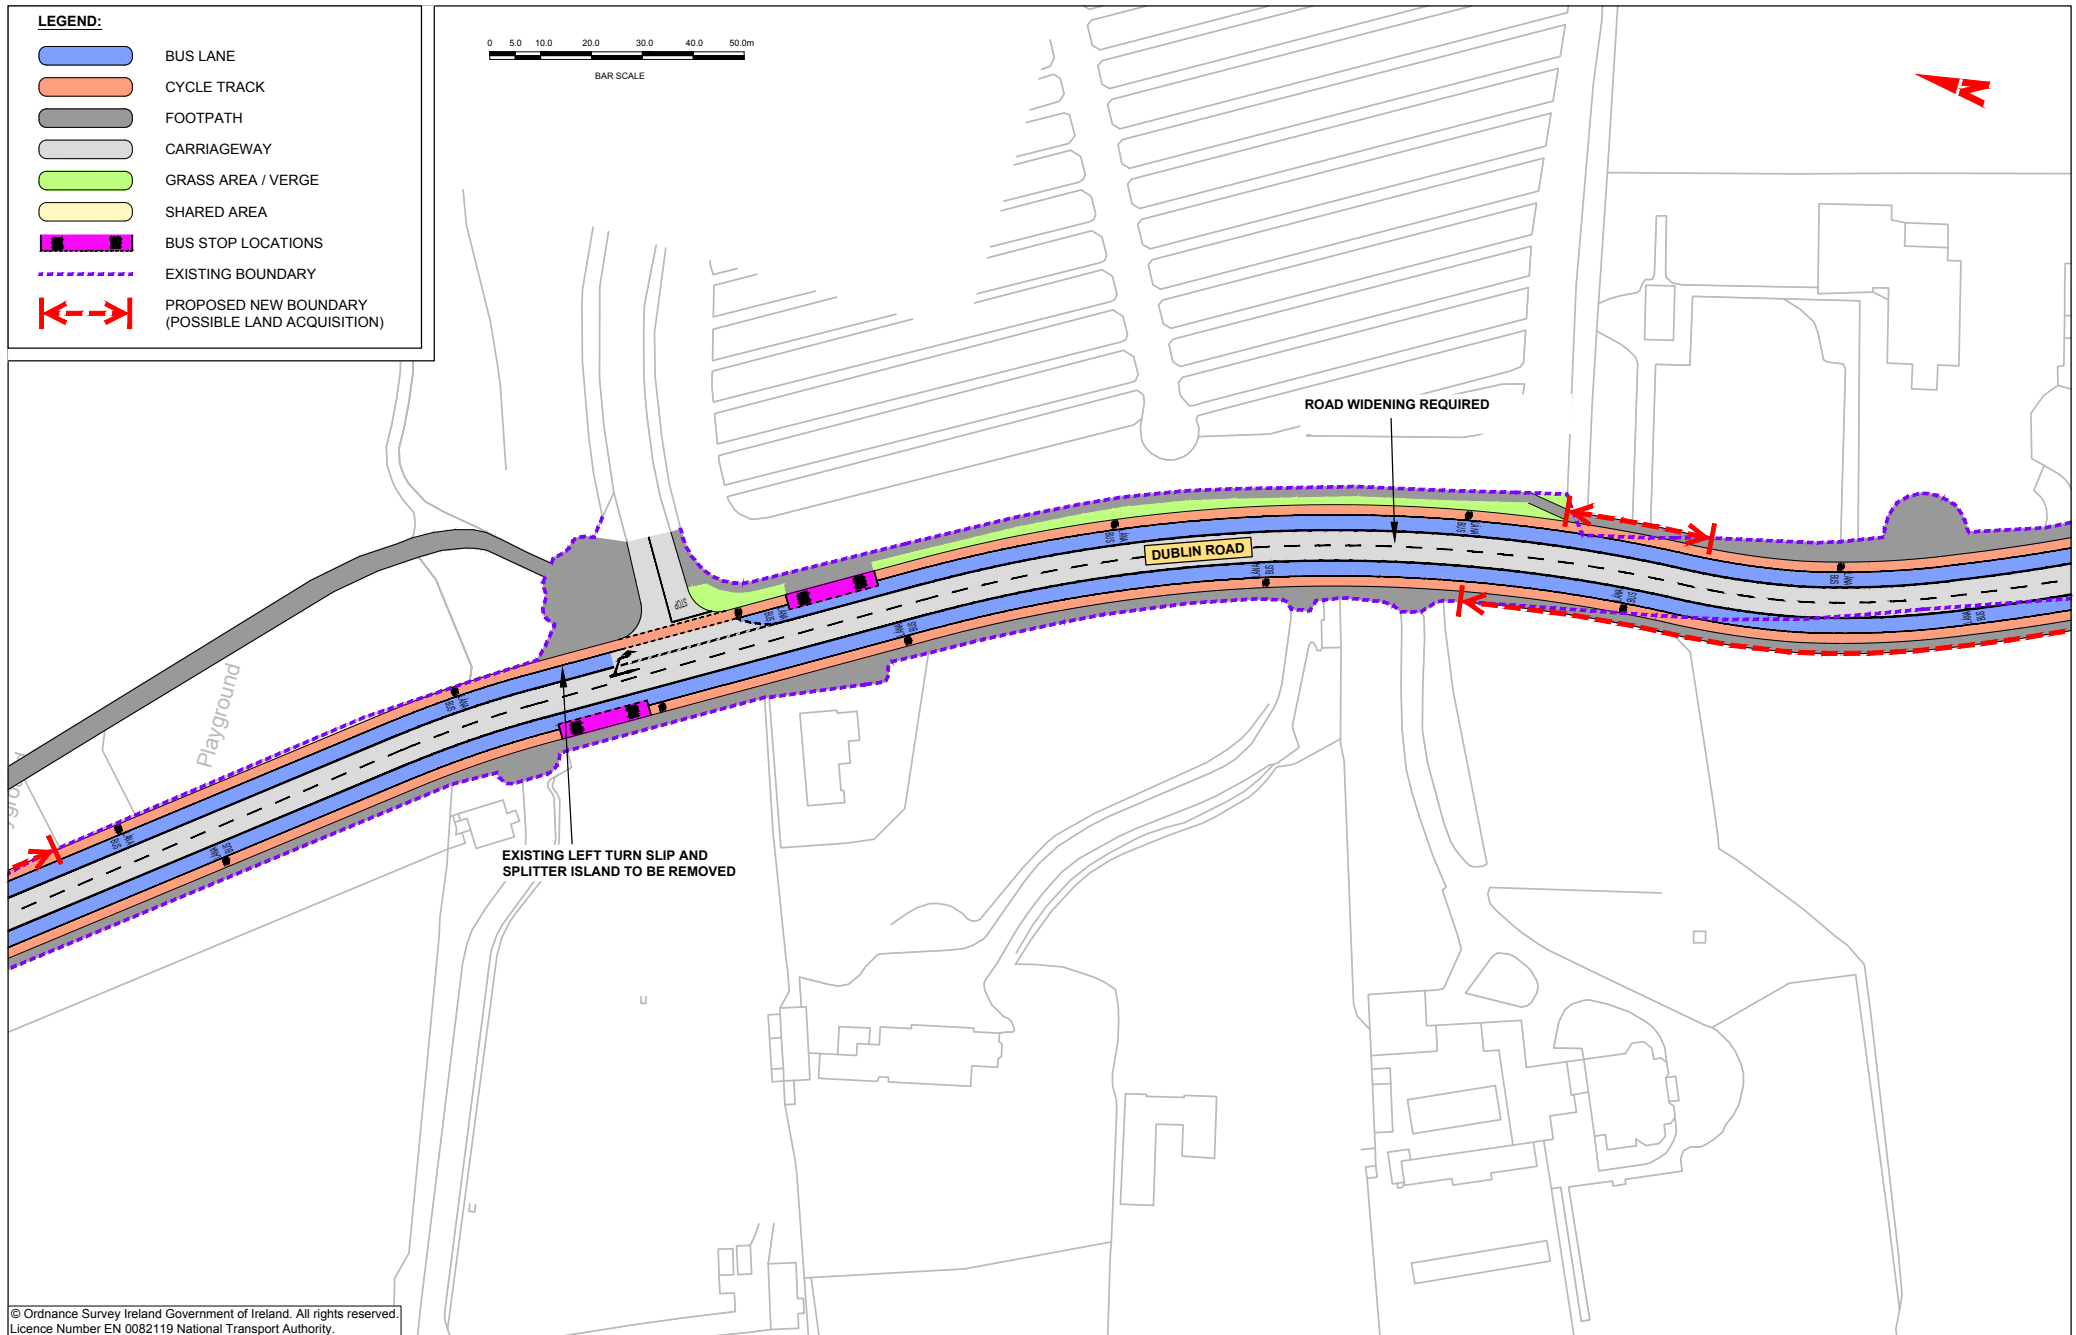

Appendix 14.2 BusConnects

BusConnects Core Bus Corridors
13: Bray > City Centre
MAP 50: Emerging Preferred Route